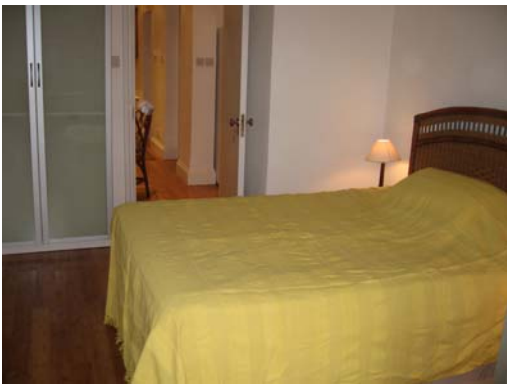

The flat is on the Lower Ground Floor and consists;

Large Hallway/Dinning Area, Reception Room with Open Plan Kitchen, Bedroom (1) with double bed, Bedroom (2) with king size bed, 1 Shower Room and 1 Bathroom (en-suite), Large Patio Garden.

The flat is fully furnished and the kitchen is fully equipped there is washing machine, microwave, dishwasher, cutlery & crockery, TV.

 Nearest tube station(s): Shepherds Bush (Central Line), Olympia (District Line)